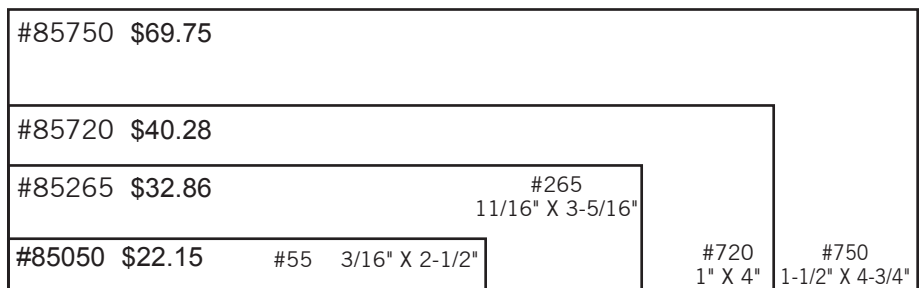

MaxLight™ Pre-Inked Stamps

Use only MaxLight™ Ink

- #85885 Black 1/4 oz Bottle \$5.30
- #85886 Blue 1/4 oz Bottle \$5.30
- #85887 Red 1/4 oz Bottle \$5.30
- #85888 Green 1/4 oz Bottle \$5.30
- #85889 Purple 1/4 oz Bottle \$5.30