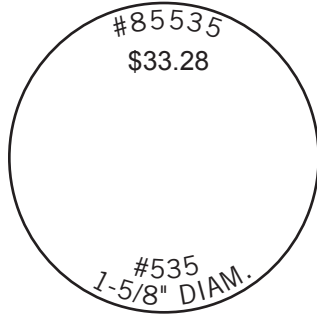

MaxLight™ Pre-Inked Stamps

Use only MaxLight™ Ink

- #85885 Black 1/4 oz Bottle \$5.30
- #85886 Blue 1/4 oz Bottle \$5.30
- #85887 Red 1/4 oz Bottle \$5.30
- #85888 Green 1/4 oz Bottle \$5.30
- #85889 Purple 1/4 oz Bottle \$5.30