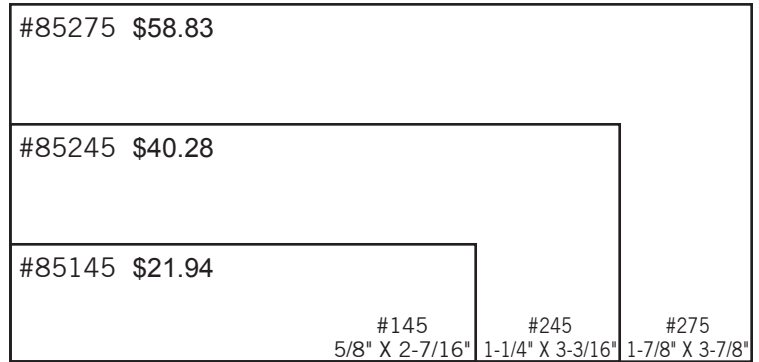

MaxLight™ Pre-Inked Stamps

Use only MaxLight™ Ink

- #85885 Black 1/4 oz Bottle \$5.30
- #85886 Blue 1/4 oz Bottle \$5.30
- #85887 Red 1/4 oz Bottle \$5.30
- #85888 Green 1/4 oz Bottle \$5.30
- #85889 Purple 1/4 oz Bottle \$5.30