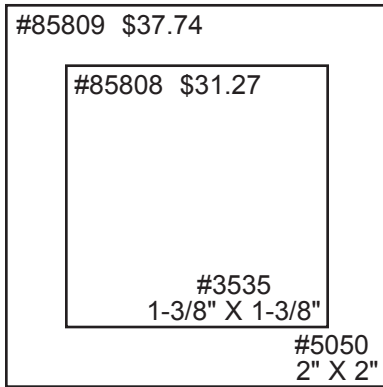

MaxLight™ Pre-Inked Stamps

Use only MaxLight™ Ink

- #85885 Black 1/4 oz Bottle \$5.30
- #85886 Blue 1/4 oz Bottle \$5.30
- #85887 Red 1/4 oz Bottle \$5.30
- #85888 Green 1/4 oz Bottle \$5.30
- #85889 Purple 1/4 oz Bottle \$5.30