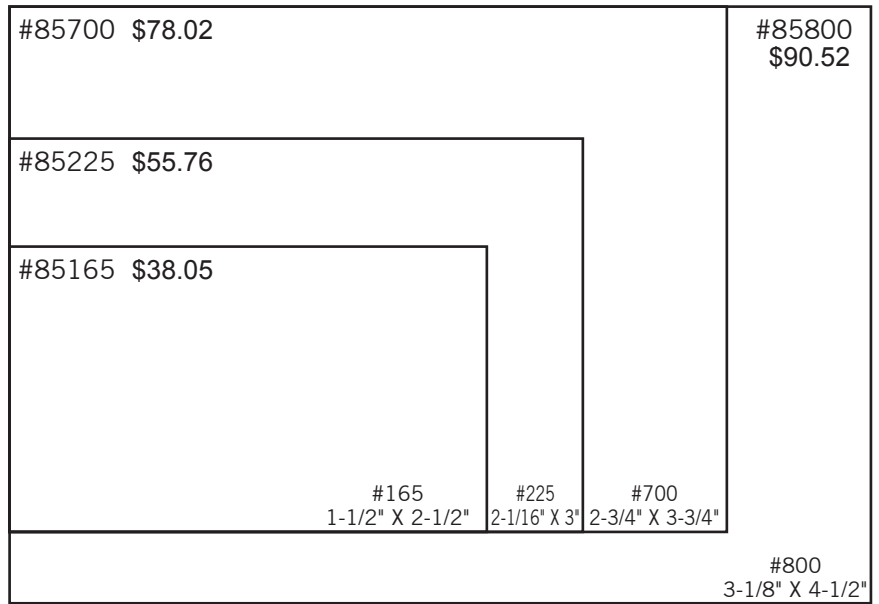

MaxLight™ Pre-Inked Stamps

Use only MaxLight™ Ink

- #85885 Black 1/4 oz Bottle \$5.30
- #85886 Blue 1/4 oz Bottle \$5.30
- #85887 Red 1/4 oz Bottle \$5.30
- #85888 Green 1/4 oz Bottle \$5.30
- #85889 Purple 1/4 oz Bottle \$5.30