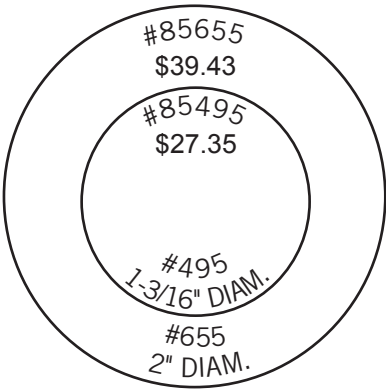

MaxLight™ Pre-Inked Stamps

Use only MaxLight™ Ink

- #85885 Black 1/4 oz Bottle \$5.30
- #85886 Blue 1/4 oz Bottle \$5.30
- #85887 Red 1/4 oz Bottle \$5.30
- #85888 Green 1/4 oz Bottle \$5.30
- #85889 Purple 1/4 oz Bottle \$5.30

MaxLight™